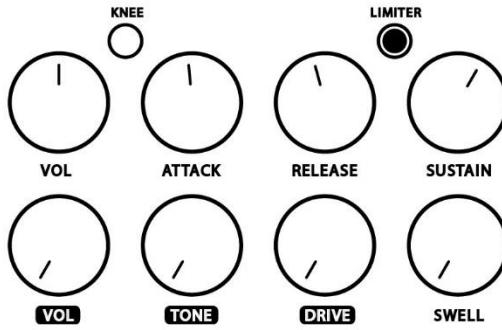

PLATFORM SUGGESTED STARTER SETTINGS

1. Mild Compression
Drive = OFF

2. Warm OD
Drive = ON

3. Chicken Pickin'
Drive = OFF

4. Backward Swell
Drive = ON