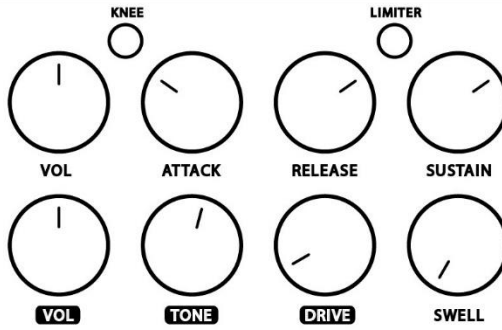

PLATFORM SUGGESTED STARTER SETTINGS

1. Mild Compression
Drive = OFF

2. Warm OD
Drive = ON

3. Chicken Pickin'
Drive = OFF

4. Backward Swell
Drive = ON