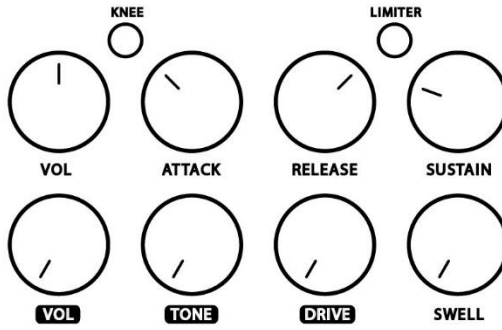

PLATFORM SUGGESTED STARTER SETTINGS

1. Mild Compression
Drive = OFF

2. Warm OD
Drive = ON

3. Chicken Pickin'
Drive = OFF

4. Backward Swell
Drive = ON